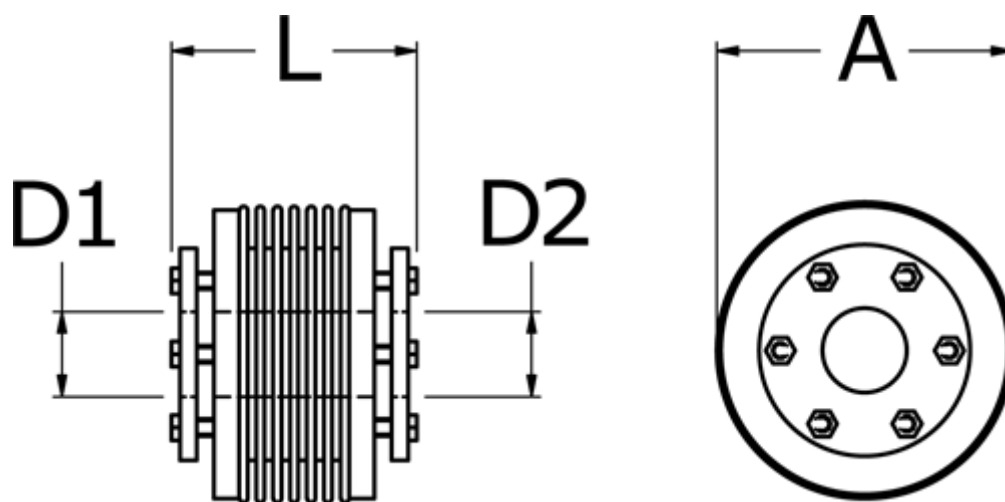

# Data Sheet

Article number: 3330500180631216

Description: Bellow coupling type 5 size18  
Length 63 mm, bore 12/16 mm

## Measures

A	= 47
D1	= 12
D2	= 16
L	= 63
Nom. torque NM (Tkn)	= 18